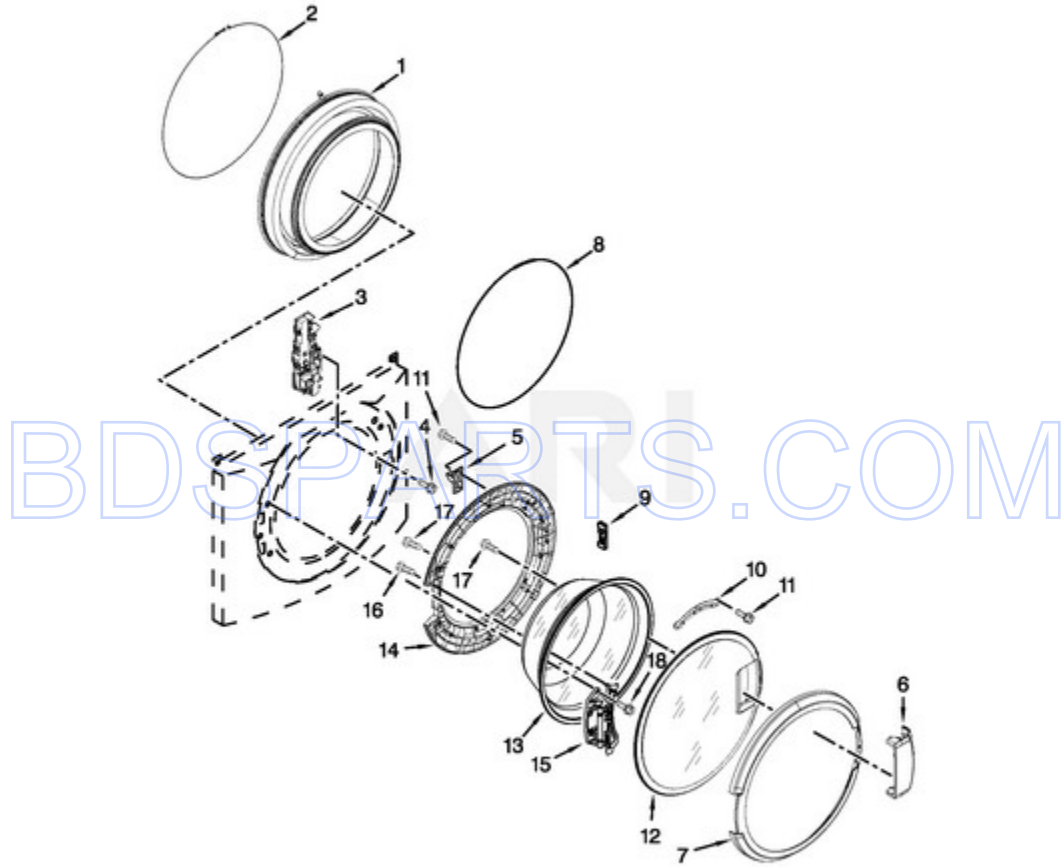

MHN30PRCWW0 - 03 - DOOR PARTS

DOOR PARTS

Ref #	Part #	Description	Qty	Context	Note	MSRP
18	W10015090	SCREW				
2	8540108	CLAMP, BELLOW TO TUB				
4	8540725	SCREW				
5	8540221	HOOK, DOOR				
8	W10217563	CLAMP, BELLOW TO FRONT PANEL				
9	8540115	CLAMP, SUPPORT				
10	8540114	CLAMP, GLASS				
11	8540513	SCREW				
16	8540284	SCREW				
17	8540282	SCREW				
1	W10311051	BELLOW				
3	W10375379	LOCK, DOOR				
7	W10198440	TRIM RING, OUTER DOOR				
13	W10388315	GLASS, DOOR				
14	W10198442	FRAME, DOOR BACK SUPPORT				
15	W10198417	HINGE, DOOR				
6	W10112925	HANDLE, DOOR				
12	W10137404	FRAME, DOOR FRONT ASSEMBLY